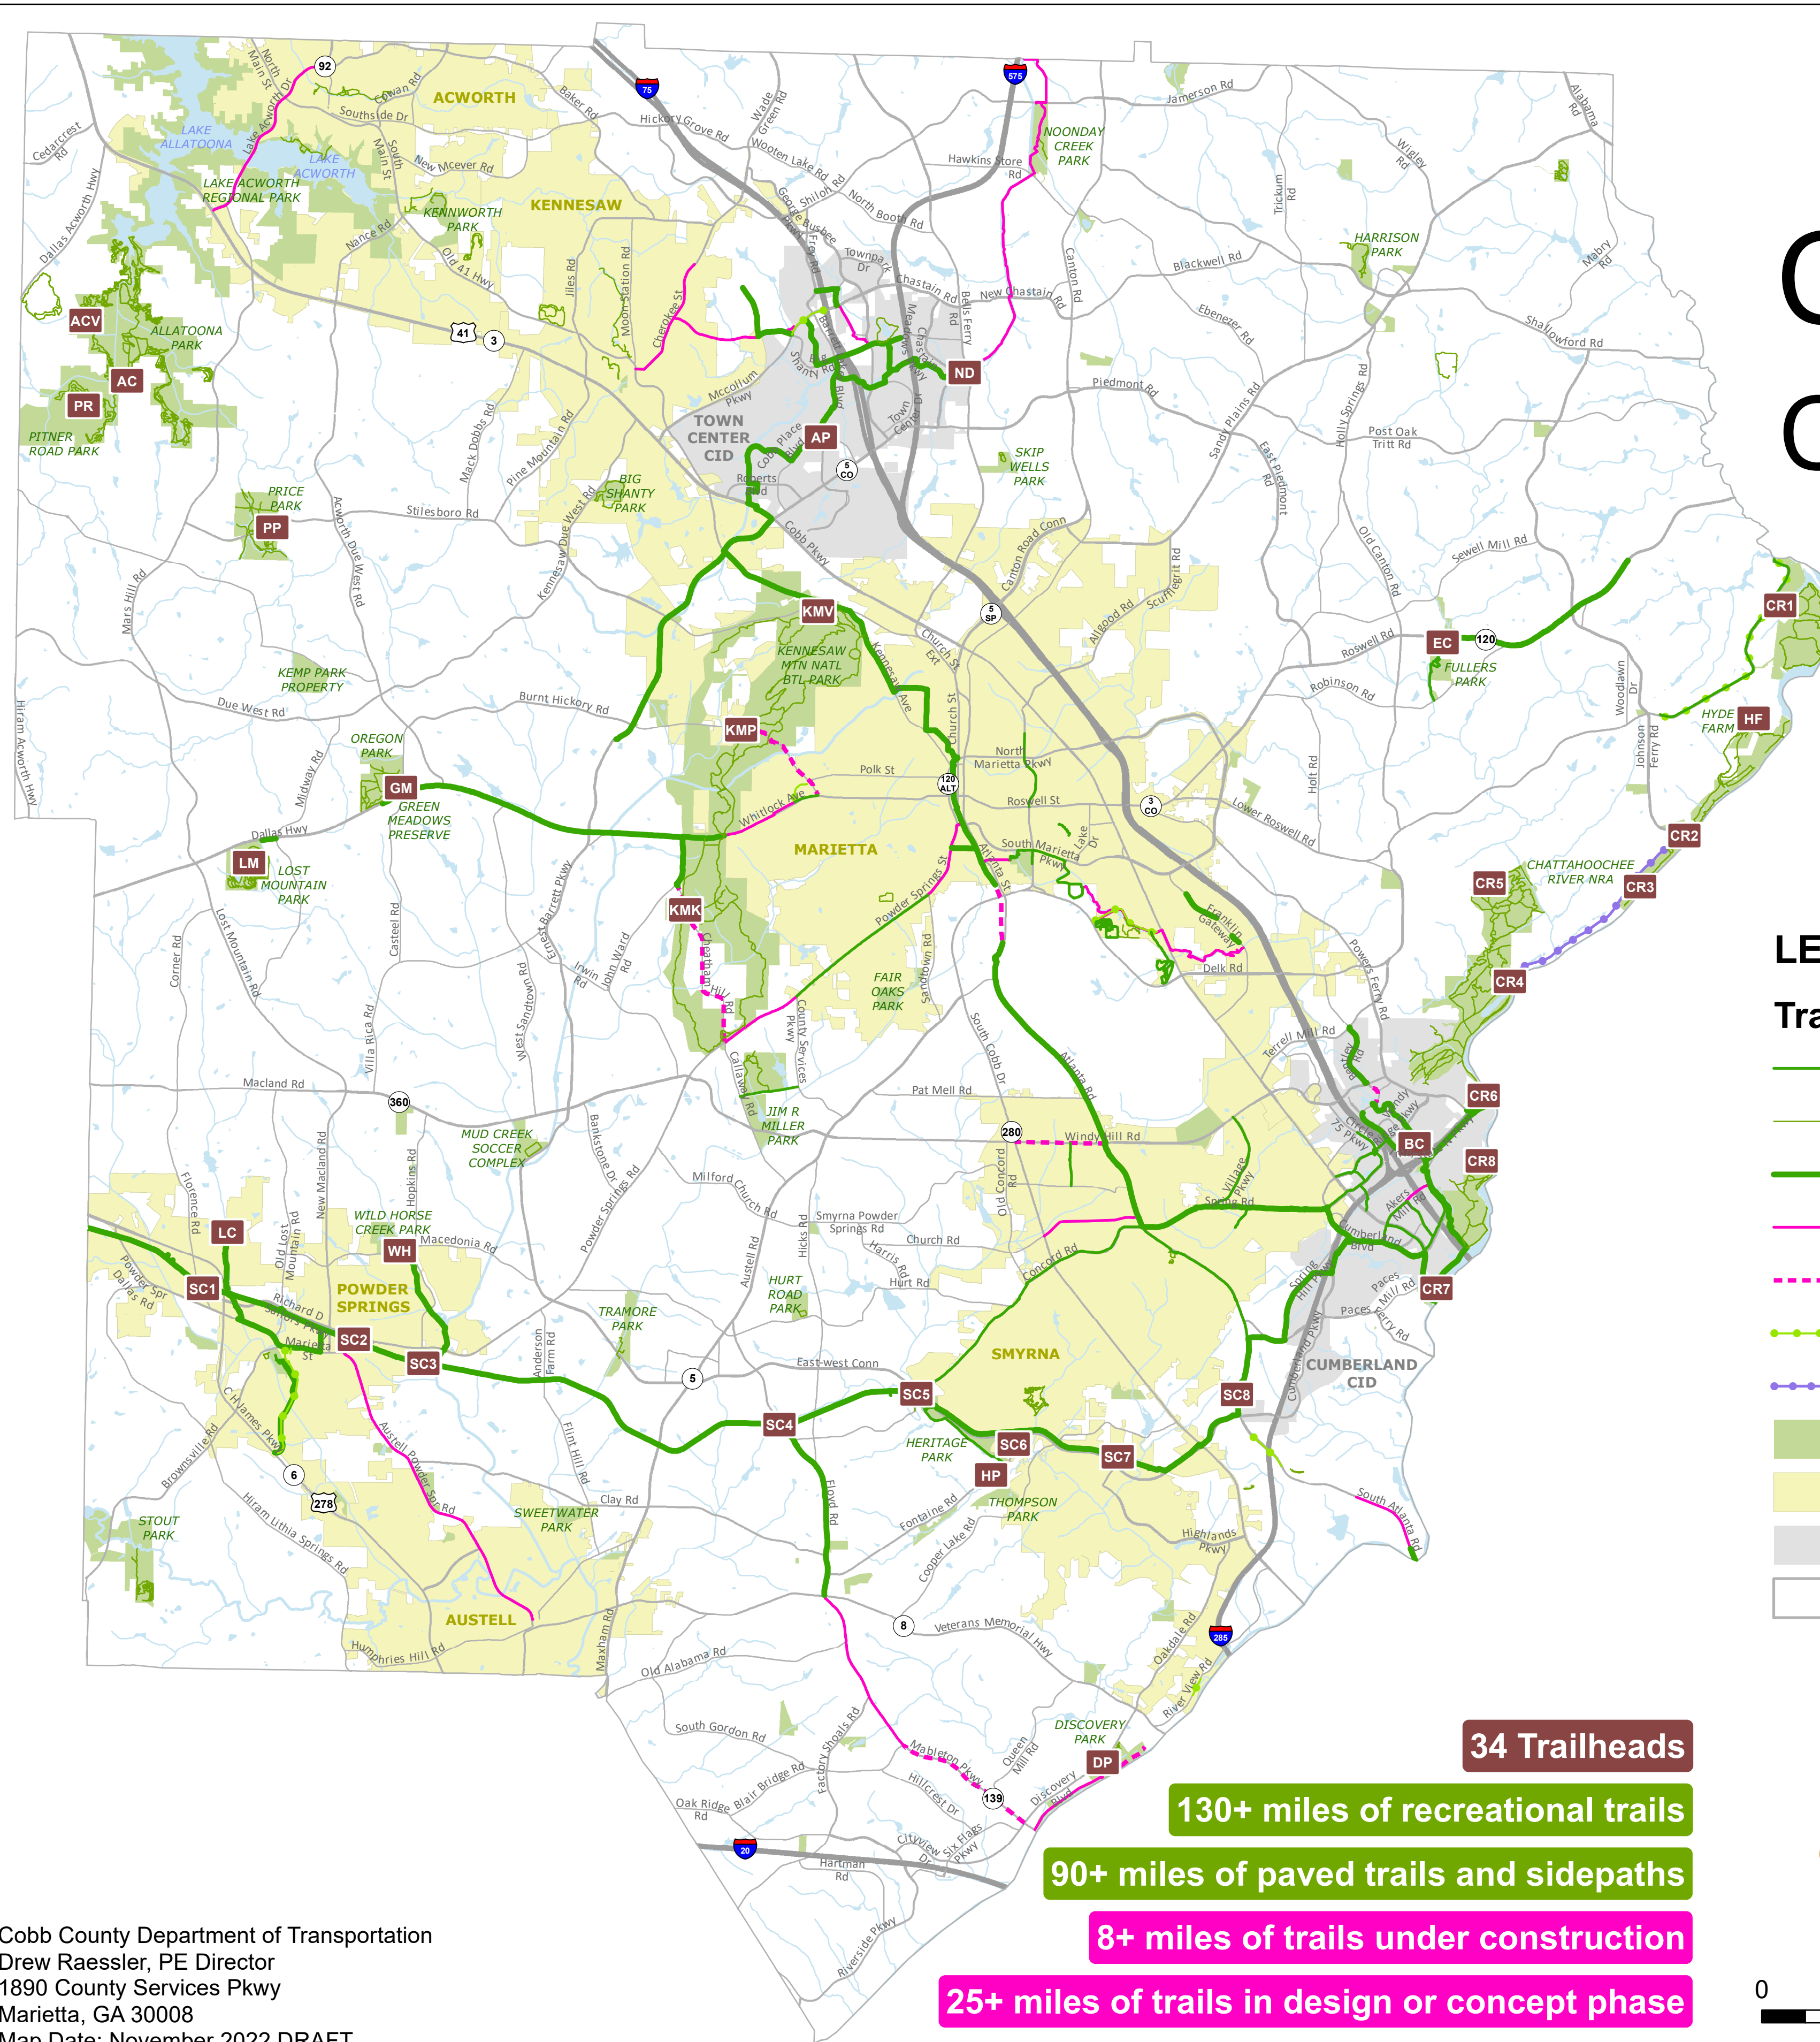

COBB COUNTY

Countywide Trail Map

34 Trailheads

130+ miles of recreational trails

90+ miles of paved trails and sidepaths

8+ miles of trails under construction

25+ miles of trails in design or concept phase

Trailhead Key

Amenities

AC - Allatoona Creek Park	P ♿
ACV - Allatoona Creek Park at Cheatham Rd	P
AP - Noonday Creek Trail at Aviation Park	P ♿
BC - Interstate North Pkwy & Bob Callan Trail at Interstate North Pkwy	P
CR1 - CRNRA - Gold Branch	P
CR2 - CRNRA Johnson Ferry North	P ♿
CR3 - CRNRA Johnson Ferry South	P
CR4 - CRNRA Cochran Shoals	P ♿
CR5 - CRNRA Sope Creek	P
CR6 - CRNRA Cochran Shoals - Interstate North	P ♿
CR7 - CRNRA West Palisades - Paces Mill	P ♿
CR8 - CRNRA West Palisades - Akers Dr	P
DP - Chattahoochee River Trail at Discovery Park	P ♿
EC - East Cobb Park Trail	P ♿
GM - Green Meadows Preserve at Old Hamilton Rd	P ♿
HF - Hyde Farm	P ♿
HP - Heritage Park Trailhead	P ♿
KMK - KMNBP Kolb Farm West Trail	P
KMP - KMNBP Pigeon Hill Trail	P
KMV - KMNBP Visitor Center	P ♿
LC - Lucille Creek Trail at Shipp Rd	P
LM - Lost Mountain Park at Dallas Rd	P ♿
ND - Noonday Creek Trail at Bells Ferry Rd	P ♿
PP - Price Park	P ♿
PR - Pitner Road Dog Park at Pitner Rd	P ♿
SC1 - Silver Comet Trail at Florence Rd	P ♿
SC2 - Silver Comet Trail at Linear Park	P ♿
SC3 - Silver Comet & Wild Horse Creek Trails at Carter Rd	P
SC4 - Silver Comet & Floyd Rd Trails at Floyd Rd	P ♿
SC5 - Silver Comet & Concord Rd Trail at Concord Rd	P ♿
SC6 - Silver Comet Trail at Fontain Rd	P
SC7 - Silver Comet Trail at Mavell Rd	P ♿
SC8 - Silver Comet Trail Cumberland Connector at Oakdale Park	P ♿
WH - Wild Horse Creek Trail at Wild Horse Creek Park	P ♿

LEGEND

Trails

- Existing
- Existing Recreational
- Existing Multi-use
- Programmed
- Under Construction
- Existing Bike Lane
- Existing In-road Multi-use Lane
- Parks
- Cities
- Community Improvement District (CID)
- County Boundary

Cobb County...Expect the Best!