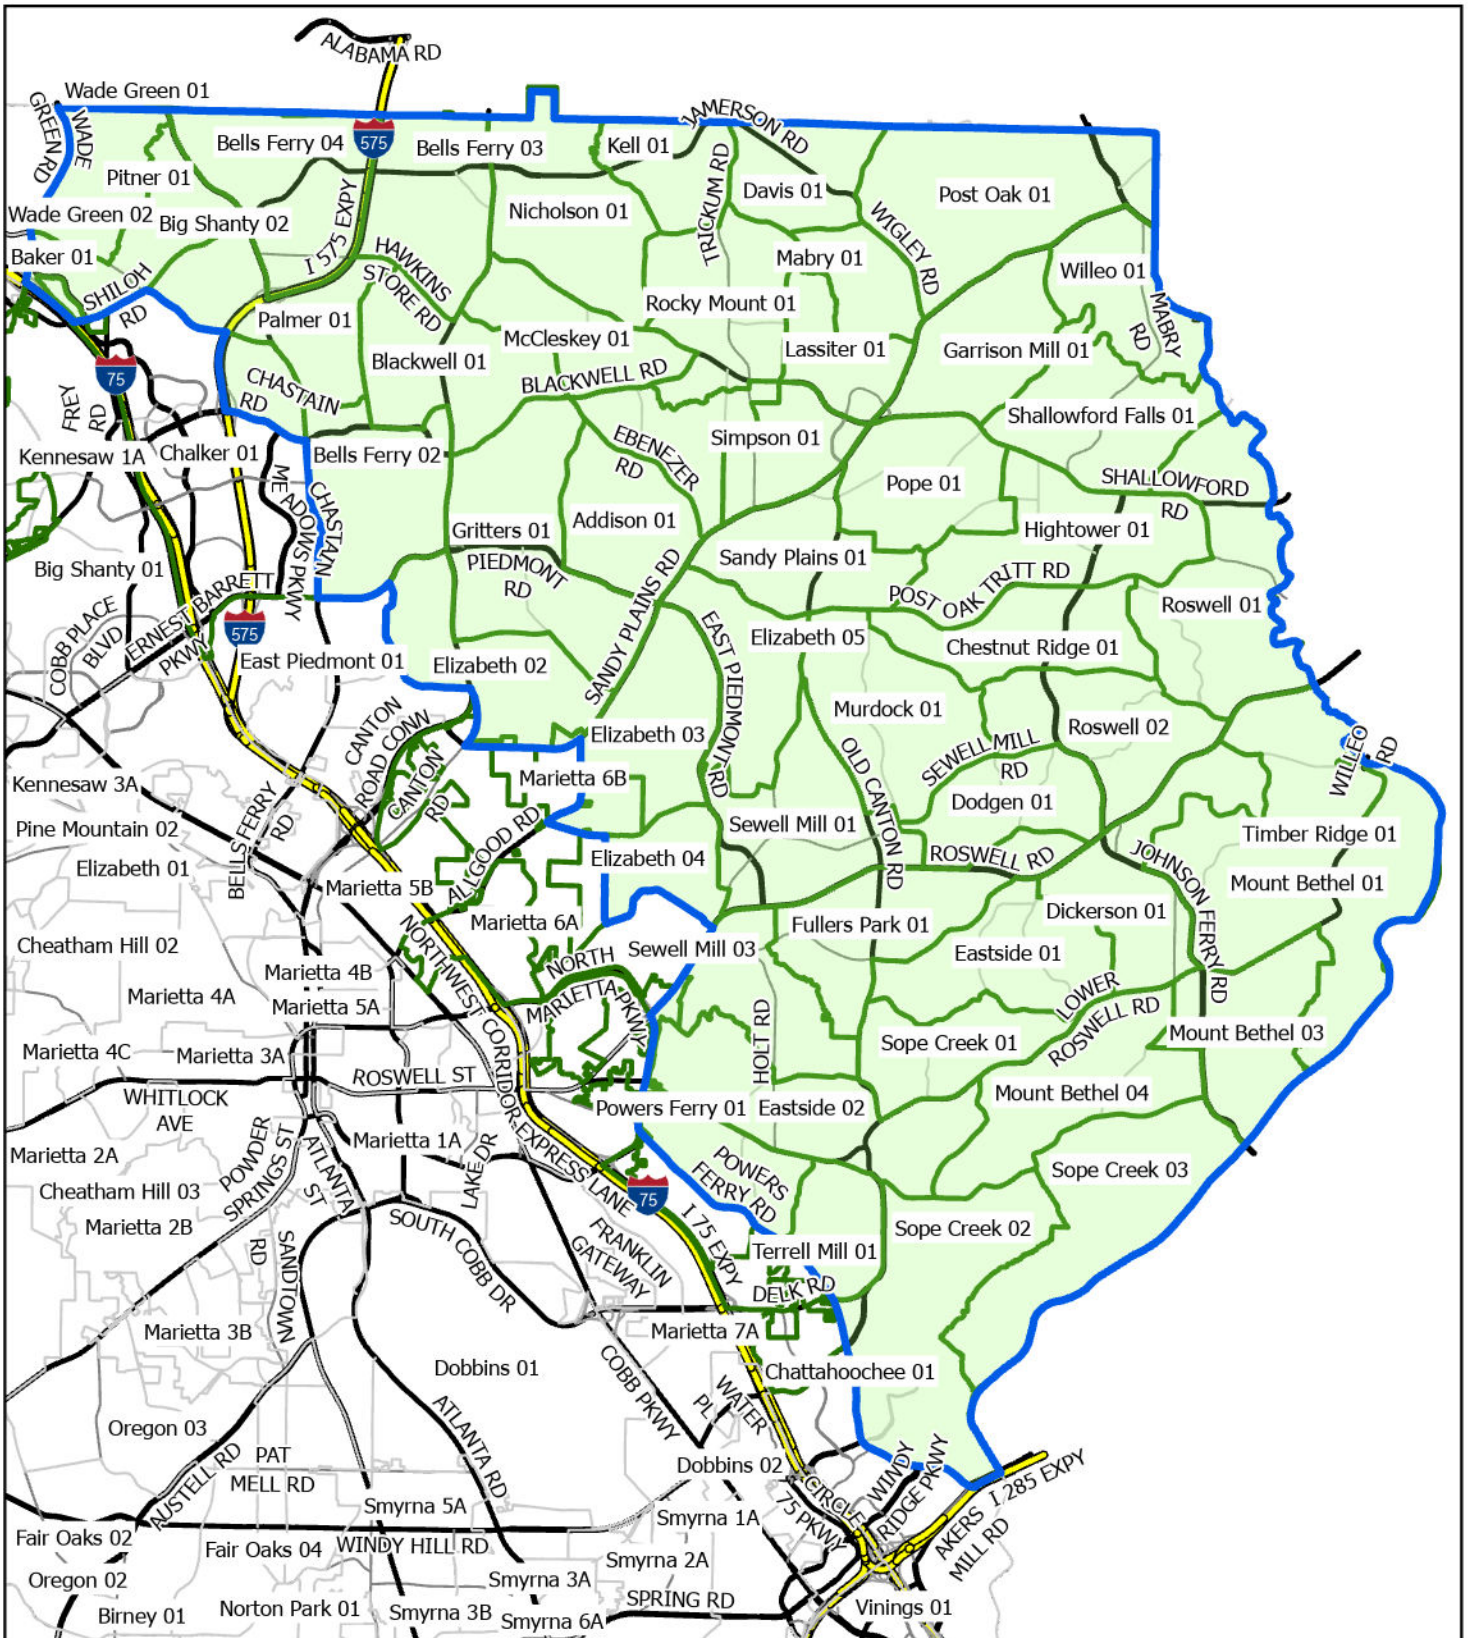

Commissioner District 3

0 2.5 5 Miles

District 3
 District 3 Precincts

12/3/2024